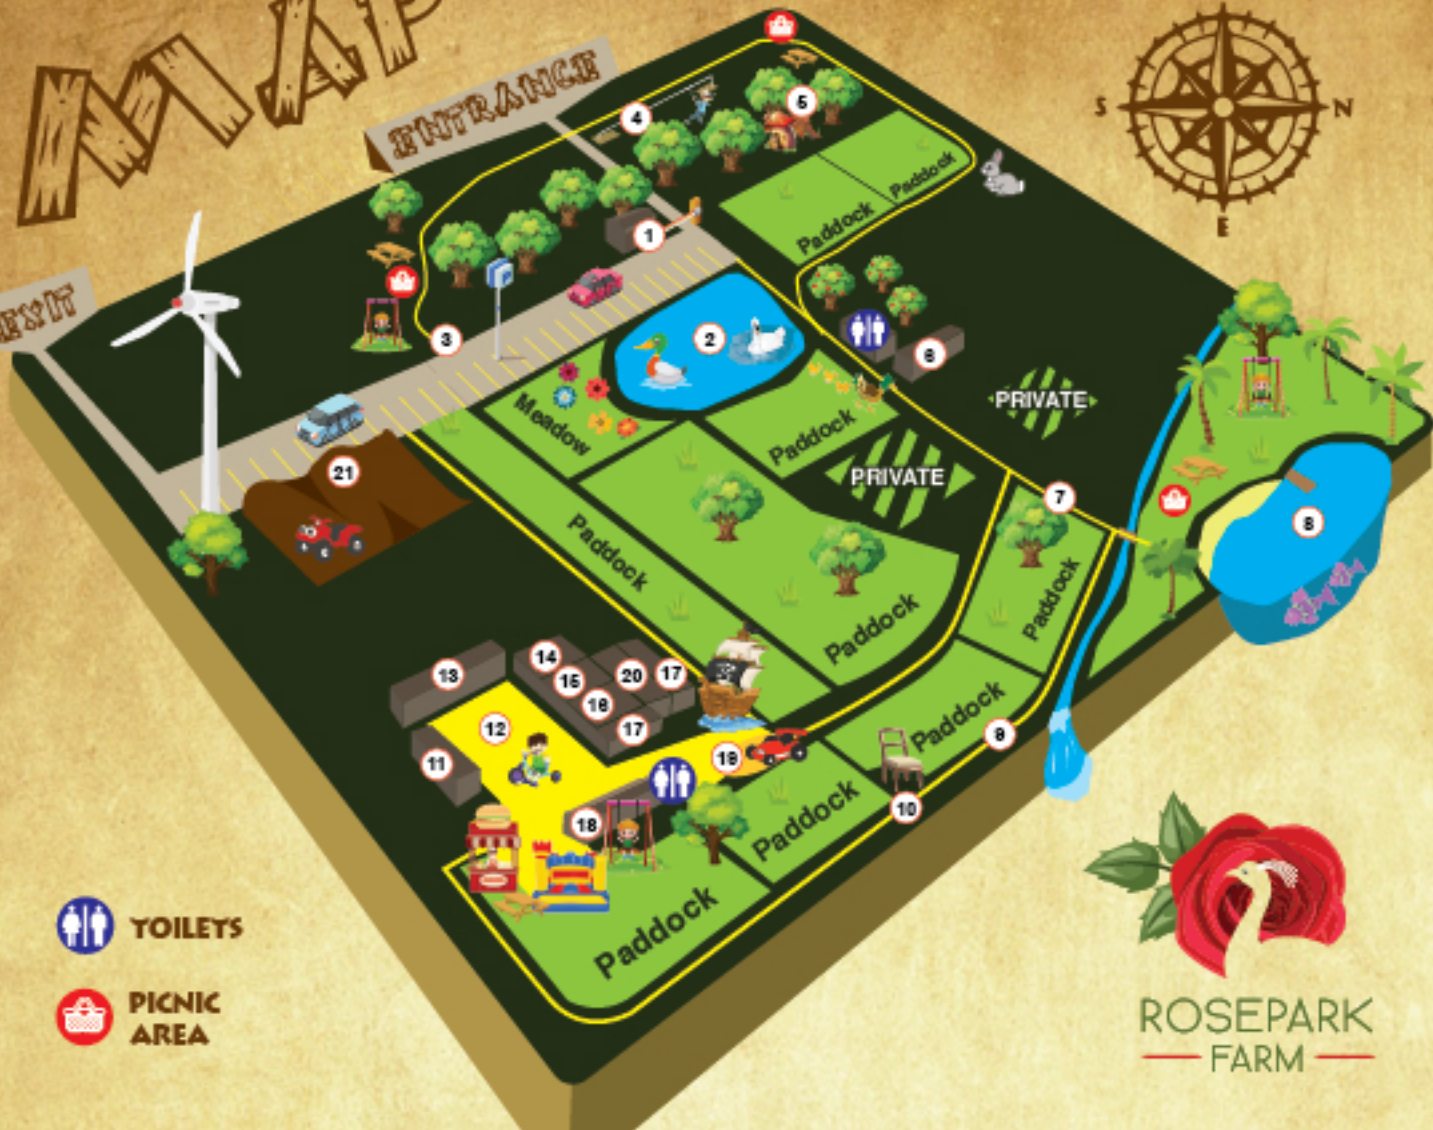

# MAP

WEST

ENTRANCE

 TOILETS

 PICNIC AREA

ROSEPARK  
— FARM —

- 1. GIFT SHOP/TICKEY OFFICE
- 2. DUCK POND
- 3. ROSEWALK ENTRANCE
- 4. ZIPLINE
- 5. ENCHANTED WOOD
- 6. MATERNITY WARD
- 7. WHITESTONE LANE

- 8. BLUE LAGOON BEACH
- 9. LOWER ROSE WALK
- 10. GIANTS CHIR
- 11. PETTING AREA
- 12. PLAY AREA
- 13. ANIMALS
- 14. PARTY ROOM

- 15. INDOOR PLAY
- 16. INDOOR PICNIC BARN
- 17. BIRDS OF ROSEPARK
- 18. TEAROOM
- 19. RACE TRACK
- 20. EXOTIC ANIMALS
- 21. QUAD TRAIN